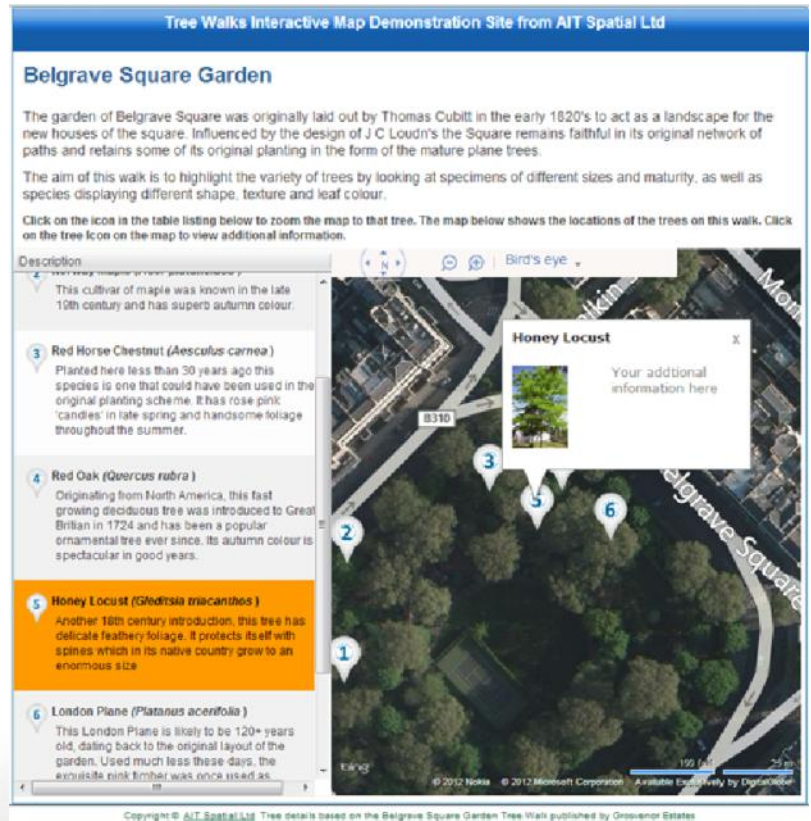

Eye-WALK

Don't keep your trees a secret

Help... View... Share...

***Help your visitors get the most
from your trees, shrubs and features
with Eye-WALKS the Interactive Walks
from AIT Spatial Ltd***

Tel: +44(0)1462 816648
Email: info@aitspatial.co.uk

Using *Eye-WALKS*, help your visitors get the most from your trees, shrubs and features with the Interactive Walks.

View the location of each planting on the interactive map, including street maps and aerial views.

Share details about each planting/object including:

- *History*
- *Origin*
- *Size*
- *Age*
- *Photographs*
- *Dedication*

Location aware the maps can display your current location automatically*.

Customised to your needs, we only need the details you want to share and we will provide the Interactive Walk on our hosted web servers.

Experience the live demo at www.eyesolutions.net/eyewalks

Eye-WALKS is part of the 'Eye' range of mapping solutions from AIT Spatial Ltd: ***Eye-TREE, Eye-TREE Lite*** (as used in the Westonbirt Interaction Map), ***Eye-ASSET, Eye-SPACE (BIM)*** and ***Eye-INCIDENT***.